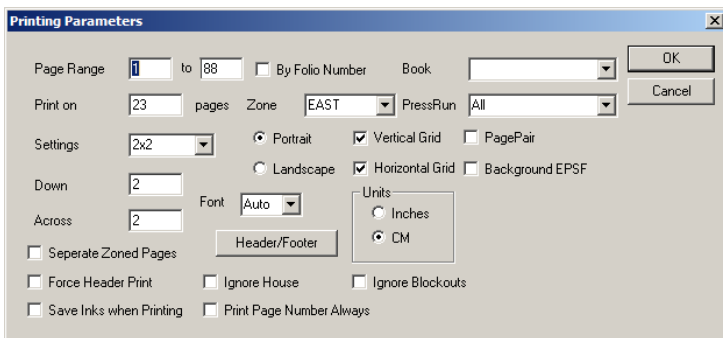

Requirements

- Windows 7
- 4Gb RAM
- 20Gb free Hard Disk

Options

- Browser based Reports and Page Layouts.

Features

- Automatic layout of ads in sections, whole editions or multi zoned editions.
- Incremental auto dummy for simple addition of late ads.
- Interface to Ad Loader™ InDesign Plug-in (option).
- Flexible Edition Resizing
- Handles Complex Ad Booking Requirements
- Handles Zoned Editions
- Built-in Reporting and Statistical Functions
- Unique Financial Reporting for Management

Late Changes

Late ads and edition resizing are easy. Now you can perform a trial dummy well in advance of publication date with ease.

Rolling Dummy

Interaction between Ad Booking and AdLayout is possible through the common database. Ads can be booked direct to a position with 100% certainty, and the page dummy can be built up progressively through the billing cycle.

Ability to customise all reports

14/5-11 Hollywood Avenue Bondi Junction NSW 2022
PO Box 890 Bondi Junction NSW 1355 Sydney Australia

Telephone +61 2 9369 6100 Facsimile +61 2 9369 6150

sales@ponggrass.com.au

www.ponggrass.com.au

© 2013 Pongrass Australia Pty. Ltd. All rights reserved.

This data sheet is for informational purposes only. Pongrass Australia makes no warranties, expressed or implied in this summary.

Pongrass products and logos are registered trademarks. Microsoft Windows, Windows 2008/2012 and Windows 7 are either registered trademarks of Microsoft Corporation in the United States and/or other countries.